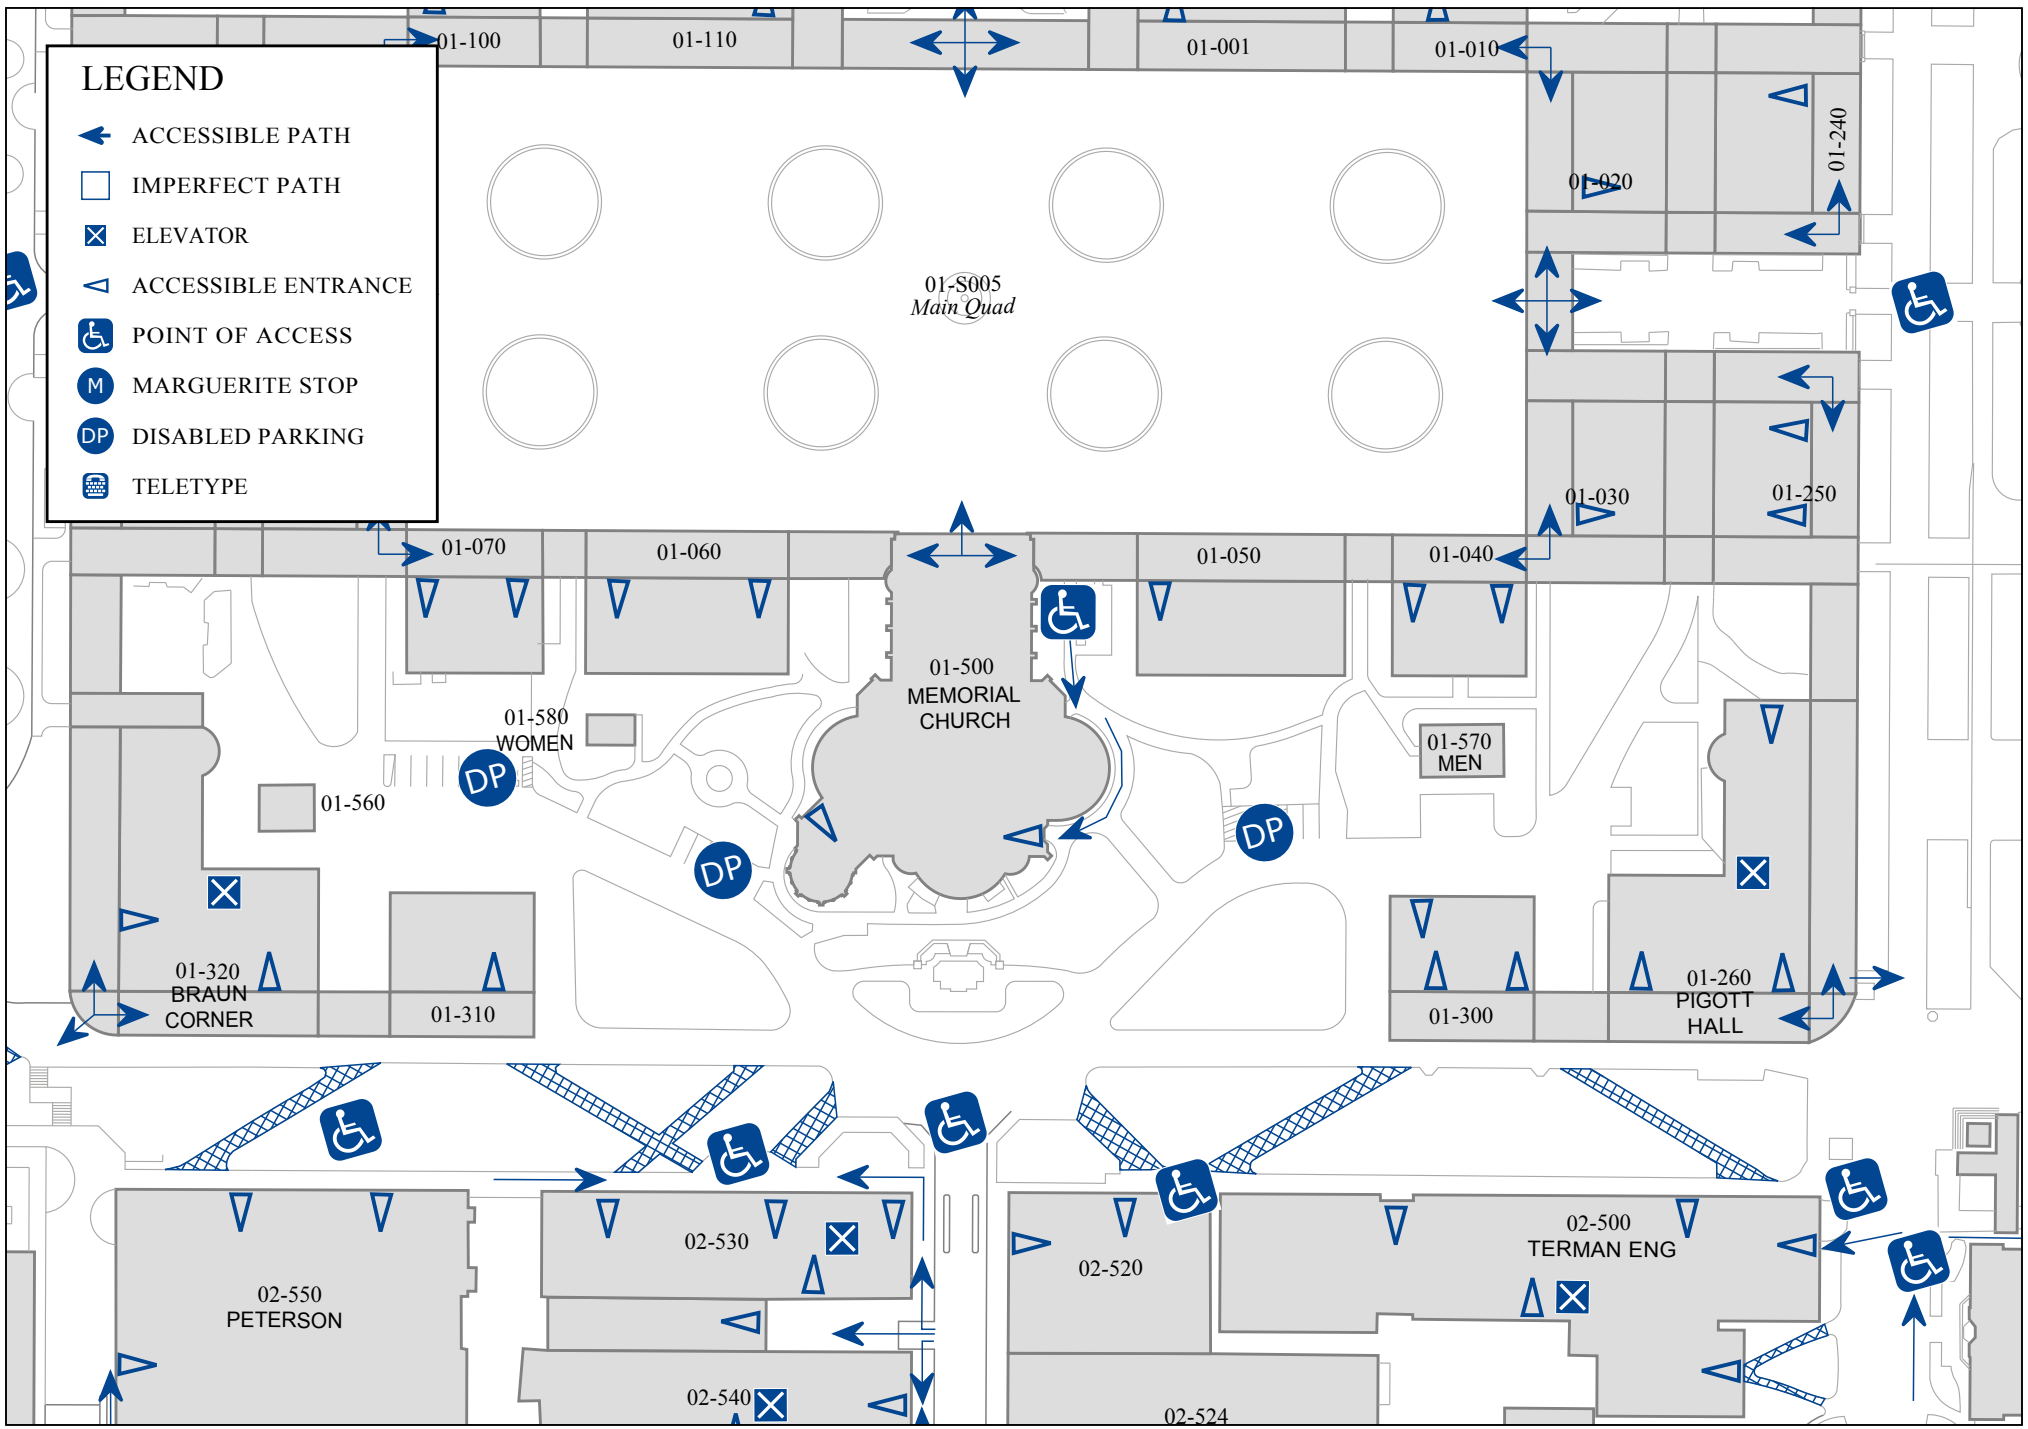

LEGEND

-  ACCESSIBLE PATH
-  IMPERFECT PATH
-  ELEVATOR
-  ACCESSIBLE ENTRANCE
-  POINT OF ACCESS
-  MARGUERITE STOP
-  DISABLED PARKING
-  TELETYPE

MEMORIAL CHURCH